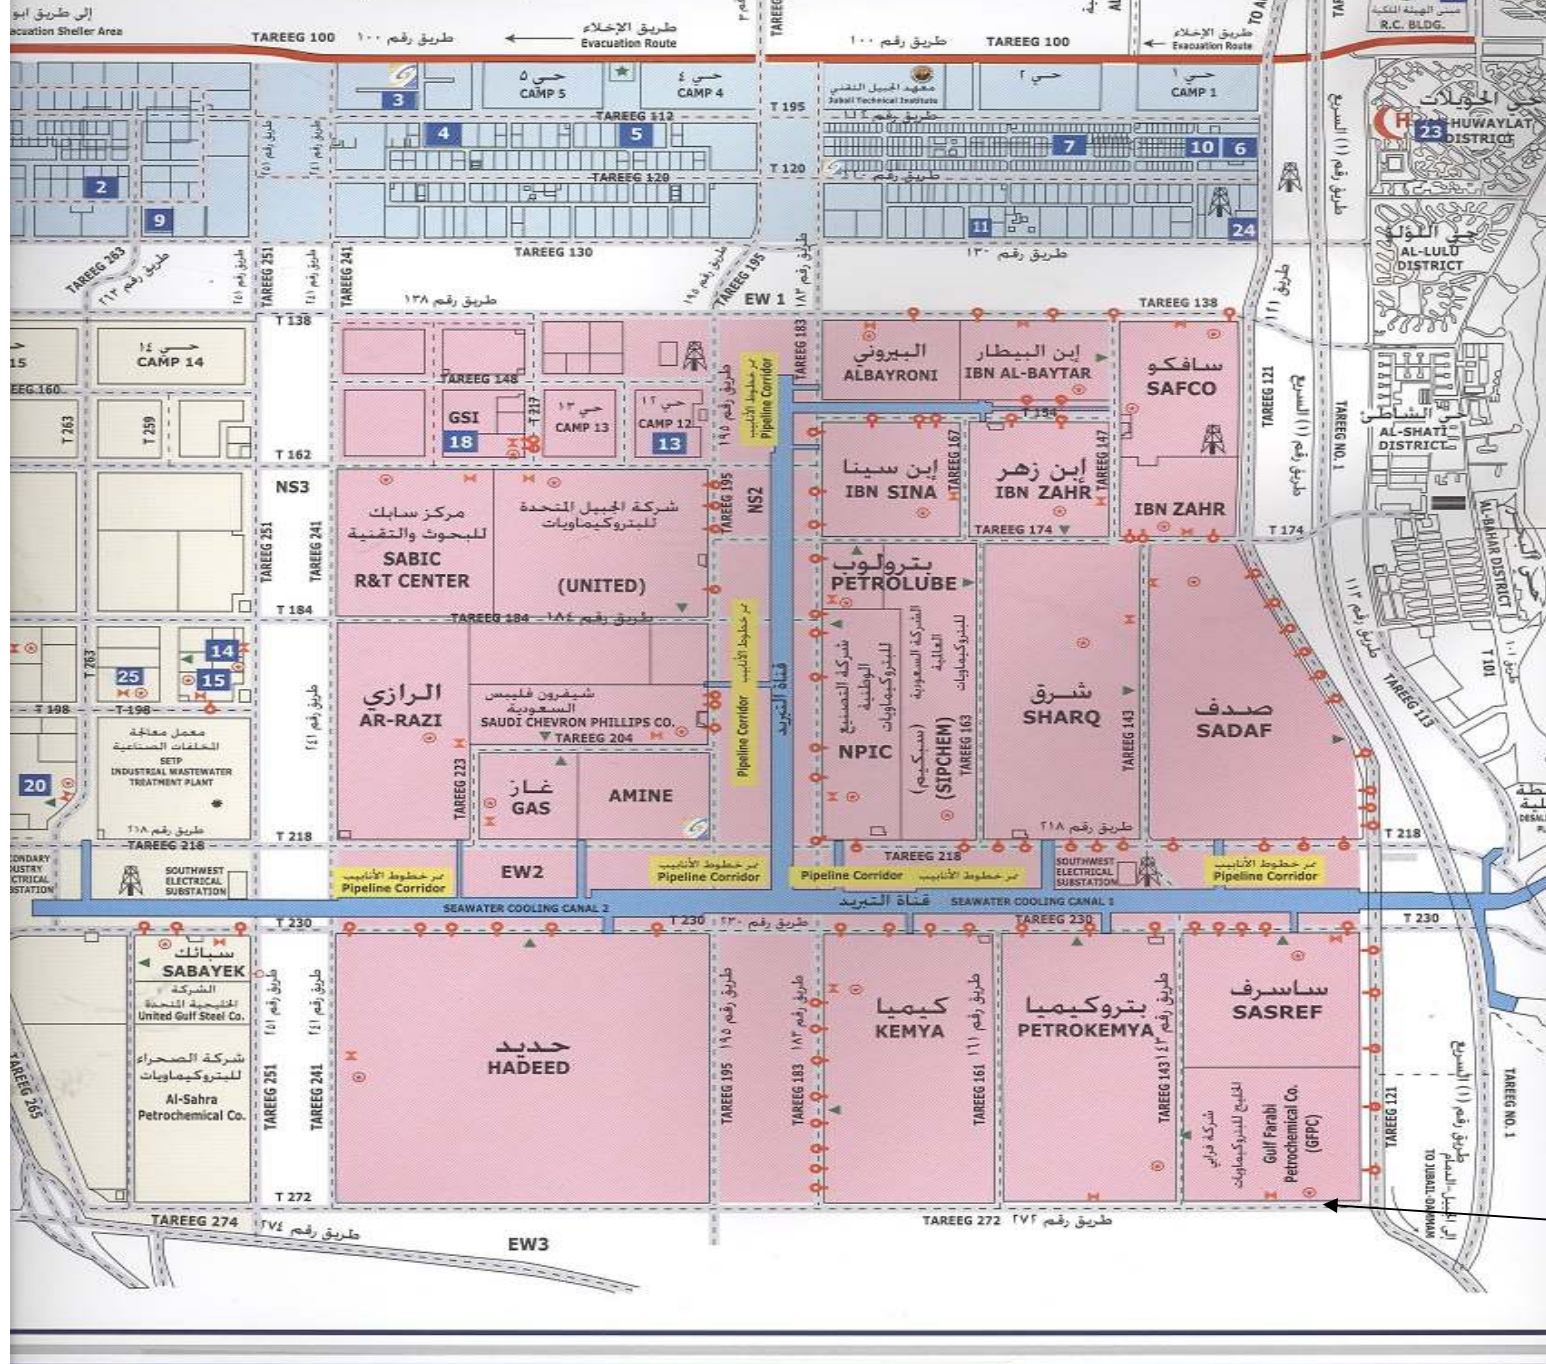

REA MUTUAL AID ASSOCIATION MEMBERS LOCATIONS (JAMA'A)

GATE